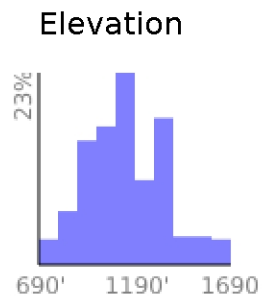

Elevation Profile

range 719' to 1660' gain 1703' loss 761' exaggeration 9.9x

Slope Angle (top), Land Cover (middle), Tree Cover (bottom)

Min 719'
Avg 1147'
Max 1661'
Delta 943'

Min 1°
Avg 20°
Max 37°

Land Cover

- Forest 84%
- Shrub 14%
- Grassland 1%