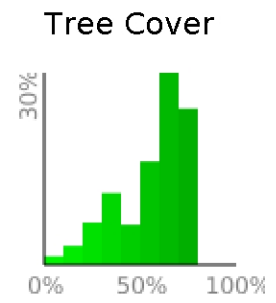

Elevation Profile

range 719' to 1660' gain 1703' loss 761' exaggeration 9.9x

Slope Angle (top), Land Cover (middle), Tree Cover (bottom)

Min 719'
Avg 1147'
Max 1661'
Delta 943'

Min 1°
Avg 20°
Max 37°

Land Cover

- Forest 84%
- Shrub 14%
- Grassland 1%