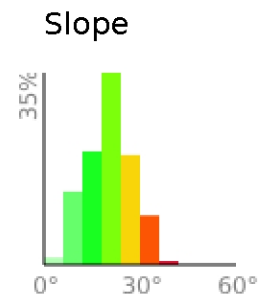

Elevation Profile

range 719' to 1660' gain 1703' loss 761' exaggeration 9.9x

Slope Angle (top), Land Cover (middle), Tree Cover (bottom)

Min 719'
Avg 1147'
Max 1661'
Delta 943'

Min 1°
Avg 20°
Max 37°

Land Cover

- Forest 84%
- Shrub 14%
- Grassland 1%