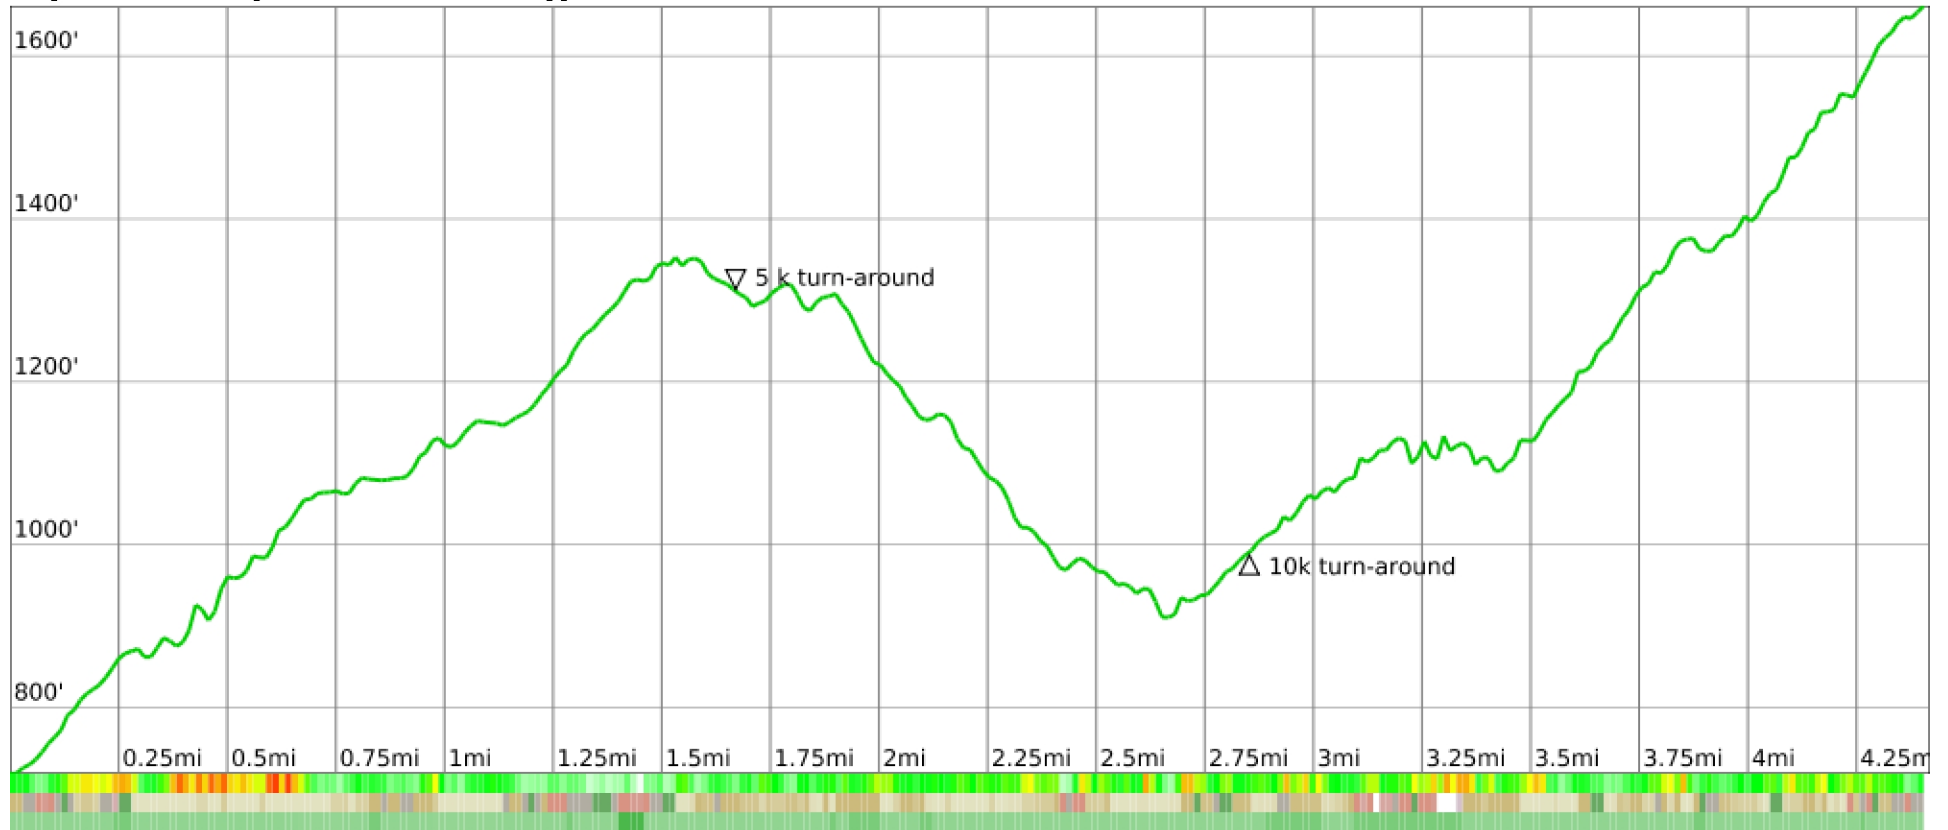

Elevation Profile

range 719' to 1660' gain 1703' loss 761' exaggeration 9.9x

Slope Angle (top), Land Cover (middle), Tree Cover (bottom)

Min 719'
Avg 1147'
Max 1661'
Delta 943'

Min 1°
Avg 20°
Max 37°

Land Cover

- Forest 84%
- Shrub 14%
- Grassland 1%